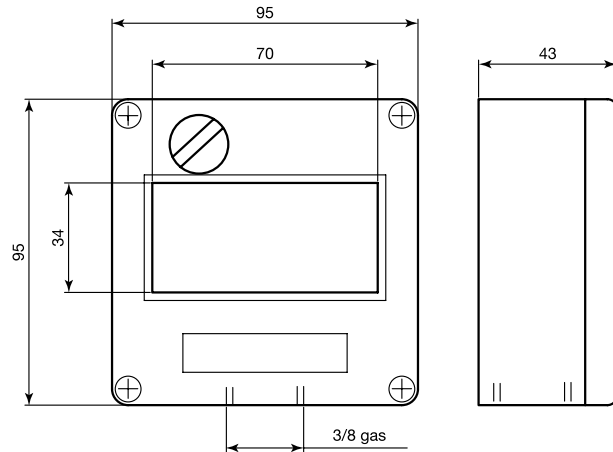

SERIES 1469 1470

Metallic break glass call point

- Die-cast aluminium case
- IP 65 and IP 40 protections
- 1 changeover contact
- 3/8 gas cable entrance hole
- Functional test with provided key

Metallic break glass call point with direct activation (by breaking the glass, alarm is automatically triggered). Thanks to its solid aluminium structure, this call point is particularly suitable for industrial applications. The glass, that can be broken by simply pushing it, is provided with a specific anti-injury film. Functional test device with provided key. For the button resetting, it is necessary to replace the glass. Version 1469 is provided with a tight seal that ensures the protection degree IP 65. Universal (U) version available with the symbols "press in the middle" and "house in flames".

GENERAL SPECIFICATIONS

Housing material	Die-cast aluminium, epoxy red painting
Operation	Direct activation
Connection type	3 terminals x 2.5 mm <sup>2</sup>
Cable entrance holes	1 for 3/8 gas
Operating temperature	-15°C to +55°C
Standard equipment	Test key, stainless steel external screws, cable entrance hole cap, self-adhesive writings
Packaging	1 pcs./package

ORDER CODES

Code	Operation type	Contacts	Max contact current	Max contact voltage	Test	IP degree	Package weight	Notes
1469	Direct	1 changeover	3 A	75V DC	yes	IP 65	0,45 kg	With 7 writings in Italian*
1469 U	Direct	1 changeover	3 A	75V DC	yes	IP 65	0,45 kg	Universal
1470	Direct	1 changeover	3 A	75V DC	yes	IP 40	0,40 kg	With 7 writings in Italian*
1470 U	Direct	1 changeover	3 A	75V DC	yes	IP 40	0,40 kg	Universal