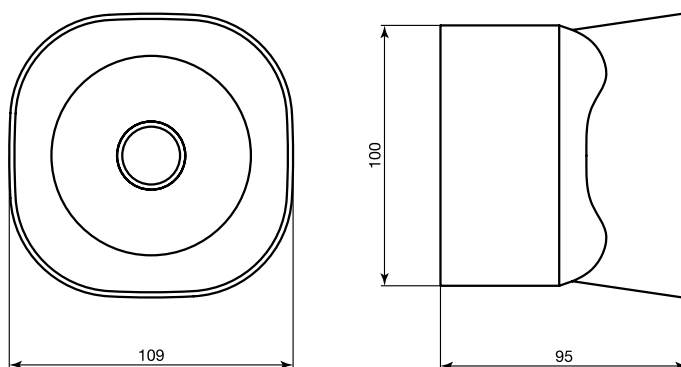

GENERAL SPECIFICATIONS

Housing material	Thermoplastic, red or white color
Connection type	Terminals
Operating temperature	-25°C to +55°C
Protection degree	IP 42
Packaging	1 pcs./package

ORDER CODES

Code	Rated voltage	Rated current	Allowed voltage	Acoustic output @ 1 m	N° of tones	Color	IP degree	Package weight	Notes
4830 R	12-24V DC	5 mA @ 24V DC	12÷30V DC	100 dB @ 24V DC	3	Red	IP 42	0,21 kg	29, 33, 34 selectable tones. Low power
4830 W	12-24V DC	5 mA @ 24V DC	12÷30V DC	100 dB @ 24V DC	3	White	IP 42	0,21 kg	29, 33, 34 selectable tones. Low power
4831 R	12-24V DC	240 mA* @ 24V DC	9÷28V DC	114 dB @ 12V DC* 120 dB @ 24V DC**	32	Red	IP 42	0,58 kg	Symphoni HO. High output
4831 W	12-24V DC	240 mA* @ 24V DC	9÷28V DC	114 dB @ 12V DC* 120 dB @ 24V DC**	32	White	IP 42	0,58 kg	Symphoni HO. High output